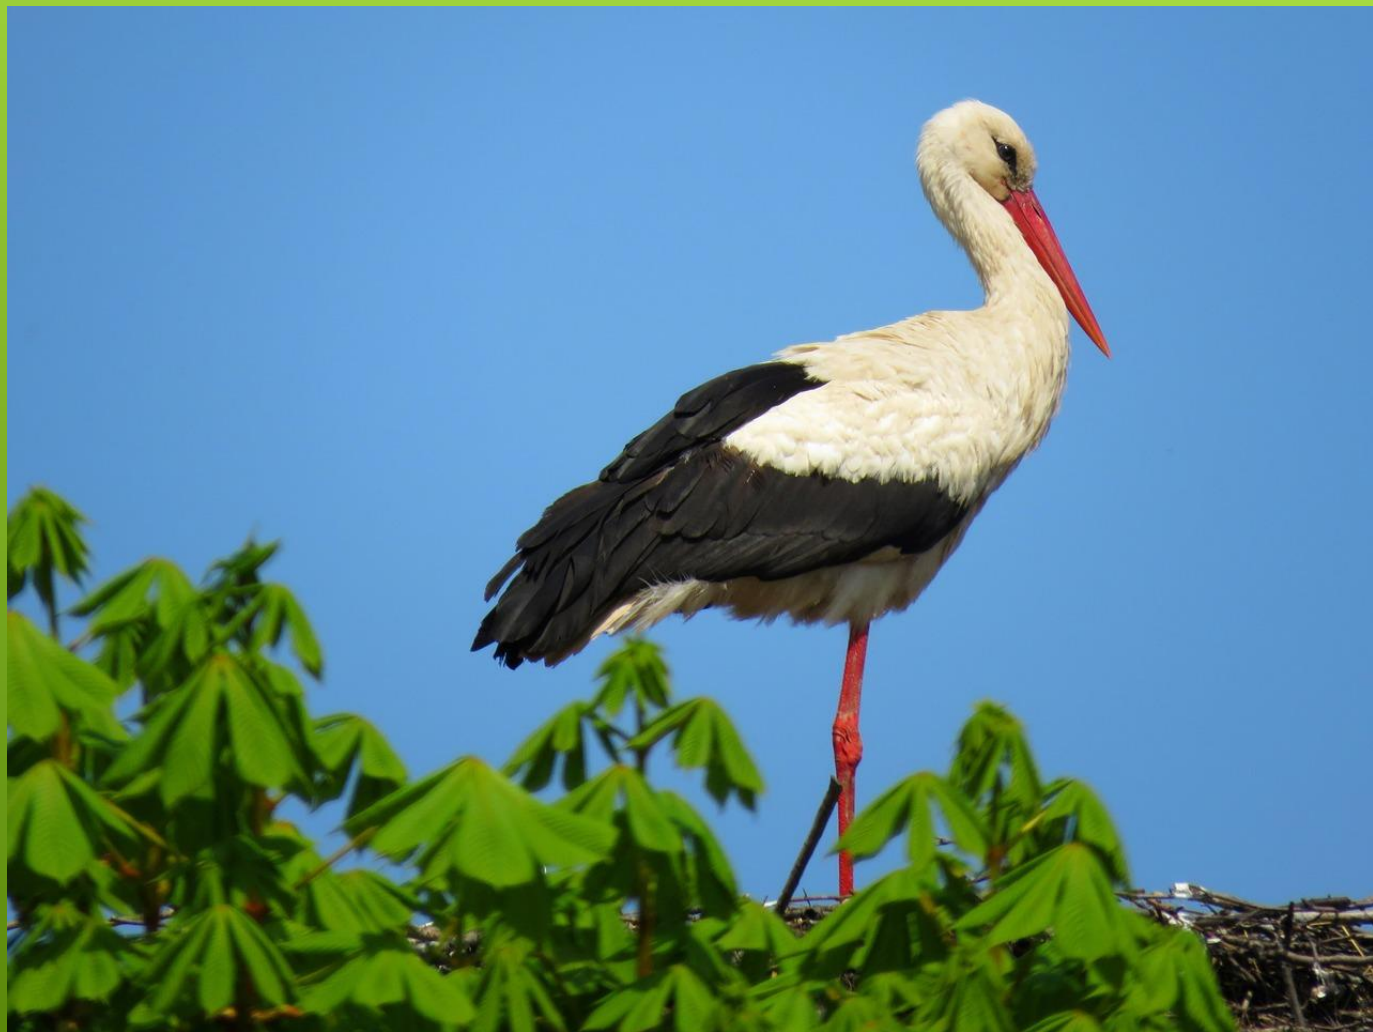

Flora

McDermott

Fauna

VOCABULARY!

A graphic design featuring the word "VOCABULARY!" in a large, bold, dark blue font, rotated 45 degrees counter-clockwise. The background is a light green gradient. In the bottom right corner, there are several thin, white, parallel lines that create a sense of motion or speed, extending from the center towards the top right.

sparrow

pelican

swan

quail

stork

robin

pigeon/dove

pheasant